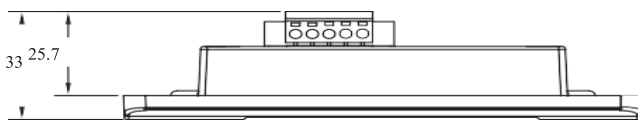

Power Supply

- Consumption 1.5 W
- Terminal block +12 ~ 48 VDC
- Dimensions: 119 mm* 76mm* 33mm

SIDE